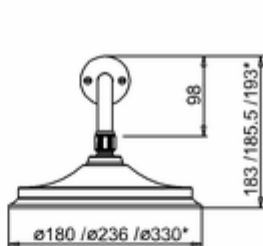

\* Three options of shower heads  
(6 inch, 9 inch and 12 inch)